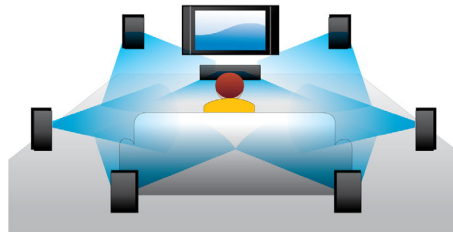

Dolby TrueHD

Dolby TrueHD deliver the finest sound from your Blu-ray Discs. Audio reproduced is virtually indistinguishable from the studio master, so you hear what the creators intended for you to hear. Dolby TrueHD complete your high definition entertainment experience.

Dolby Digital DTS2.0

Dolby Digital DTS2.0 for ultimate movie experience