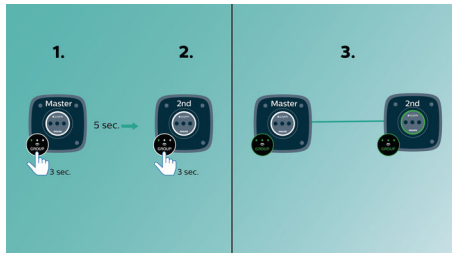

One tap to set up izzylink™

No router, no password, no apps needed for set up. Just long press the "GROUP" button on two speakers to set up for the first time. Repeat to add a 3rd, 4th, or 5th speaker. Each long press of the "Group" button adds one new speaker at a time. Multiroom music has never been easier. Once complete, the izzylink™ network will be stored even when the speaker is unplugged.