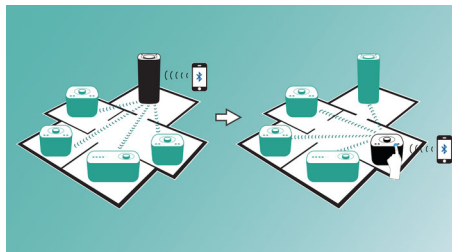

- Two speaker drivers & passive radiators give immersive sound
- 2x7.5W RMS maximum output power

PHILIPS

Highlights

Play music in one room

Philips izzy speaker lets you stream all your favorite music from your phone, tablet or computer, no matter which music or radio app you use.

izzylink™

izzylink™ is a wireless technology that uses the IEEE 802.11n standard to enable the link-up of multiple speakers to form a wireless network. The network connects up to five speakers without the need of a router, Wi-Fi password, or any smart device mobile app to set it up. You can add izzy speakers to the network easily to enjoy music playing at the same time in different rooms. Each speaker can still be switched between single mode for individual use or group mode for multiroom music with one tap.

One tap to set up izzylink™

No router, no password, no apps needed for set up. Just long press the "GROUP" button on two speakers to set up for the first time. Repeat to add a 3rd, 4th, or 5th speaker. Each long press of the "Group" button adds one new speaker at a time. Multiroom music has never been easier. Once complete, the izzylink™ network will be stored even when the speaker is unplugged.

Switch the lead speaker easily

In each izzylink™ group, any individual speaker can be the master, streaming music to the others. When you want to take the lead to share your own music, press the Bluetooth button on the speaker in your room and share that music from your device instantly. Other speakers in the same izzylink™ group will play the same music in sync at the same time. Sharing music with each other is just that easy.