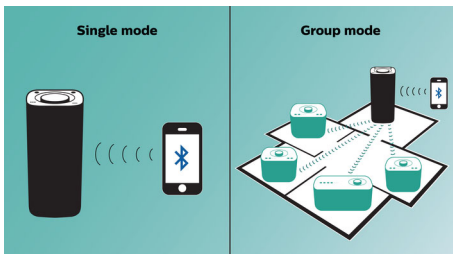

- Two speaker drivers & passive radiators give immersive sound
- 2x7.5W RMS maximum output power

PHILIPS

Highlights

Play music in one room

Philips izzy speaker lets you stream all your favorite music from your phone, tablet or computer, no matter which music or radio app you use.

izzylink™

izzylink™ is a wireless technology that uses the IEEE 802.11n standard to enable the link-up of multiple speakers to form a wireless network. The network connects up to five speakers without the need of a router, Wi-Fi password, or any smart device mobile app to set it up. You can add izzy speakers to the network easily to enjoy music playing at the same time in different rooms. Each speaker can still be switched between single mode for individual use or group mode for multiroom music with one tap.