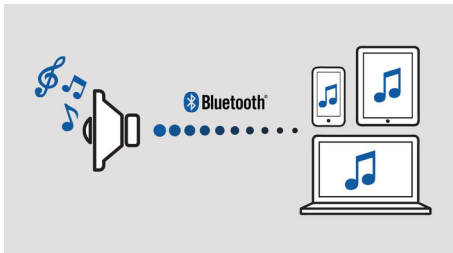

Philips izzylink™ for multiroom music

- Play music in one room wirelessly via Bluetooth
- One tap to set up izzylink™, no router, no password, no apps
- Group up to 5 izzy with izzylink™ for multiroom enjoyment
- Change the master speaker in the group with just one tap

Designed to go places

- Splash-proof design ideal for outdoor use (IPX4)
- Built-in rechargeable Li-ion battery for playback anywhere
- Swap music instantly between 2 devices with MULTIPAIR

Balanced sound with clarity

- Two speaker drivers & passive radiators give immersive sound
- 2x7.5W RMS maximum output power

PHILIPS

Highlights

Play music in one room

Philips izzy speaker lets you stream all your favorite music from your phone, tablet or computer, no matter which music or radio app you use.

izzylink™

izzylink™ is a wireless technology that uses the IEEE 802.11n standard to enable the link-up of multiple speakers to form a wireless network. The network connects up to five speakers without the need of a router, Wi-Fi password, or any smart device mobile app to set it up. You can add izzy speakers to the network easily to enjoy music playing at the same time in different rooms. Each speaker can still be switched between single mode for individual use or group mode for multiroom music with one tap.