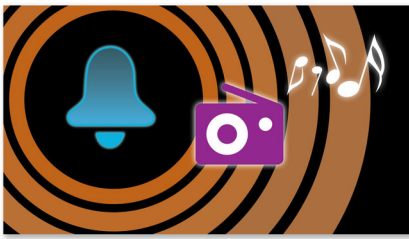

Philips
Digital tuning clock radio

AJ3123

Start Your Day, Your way!

Wake up with radio or buzzer

This stylish radio-alarm clock AJ3123/12 looks nice and wakes you in time. It has built-in FM radio and gives you a choice of waking up to your favorite station or the buzzer.

Start the day your way

- Wake up to your favorite radio tune or a buzzer
- FM digital tuning with presets
- Gentle wake for a pleasant wake up experience
- Repeat alarm for additional snooze

Easy to use

PHILIPS

Highlights

Wake up to radio or a buzzer

Wake up to sounds from your favorite radio station or a buzzer. Simply set the alarm on your Philips Clock radio to wake you with the radio station you last listened to or choose to wake up with a buzzer sound. When the wake up time is reached, your Philips Clock radio will automatically turn on that radio station or trigger the buzzer to sound.