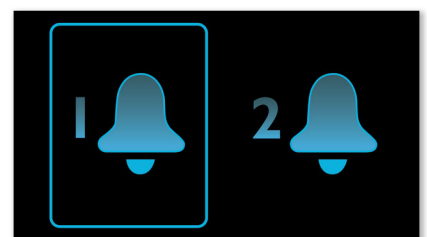

Repeat alarm

To counter oversleeping, the Philips Clock radio has a snooze feature. Should the alarm ring and you wish to continue sleeping a bit longer, simply press the Repeat Alarm button once and go back to sleep. Nine minutes later the alarm will ring again. You can continue to press the Repeat Alarm button every nine minutes until you turn off the alarm altogether.

Easy alarm/time set

Easy alarm/time set

Dual alarm

The Philips audio system comes with two alarm times. Set one alarm time to wake you up and the other time to wake up your partner.

Battery back-up

Battery back-up ensures memory of time during power failure

Sleep Timer

Sleep timer lets you decide how long you want to listen to music or a radio station of your choice before falling asleep. Simply set a time limit (up to 1 hour) and choose a CD or radio station to listen to while you drift off to sleep. The Philips radio set will continue to play for the selected duration and then automatically switch off to a power-efficient, silent stand-by mode. Sleep Timer lets you fall asleep to your favorite CD or radio DJ without counting sheep or worrying about wasting power.