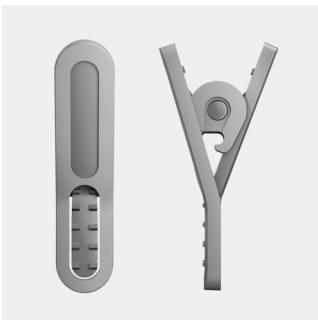

Push harder

- High-performance sound drives peak performance
- Insert earphones provide sound isolation

Freedom

- 4.3 g ultra lightweight design provides ultimate comfort*
- Stability ring increases secure fit in the ear
- 3 ear-tip sizes for the optimum fit
- Cable clip included for tangle-free workout

PHILIPS

Sports headphones with mic
8.6-mm drivers/closed-back In-ear

SHQ2305WS/00

Highlights

3 choices of ear-tip size

3 ear-tip sizes for the optimum fit

4.3 g ultra lightweight design*

Weighing in at just 4.3 g, these ActionFit sports earphones are so light and comfortable that you will forget you are even wearing them. Perfect for keeping you going right through the hard final miles.

Cable clip

A cable clip comes included with ActionFit earphones, keeping the cable out of your way while you push yourself harder.

Sporty carrying pouch for easy storage

Sporty carrying pouch for easy storage

Hands-free call

Remote control and mic for switching from music to call

High-performance sound

8.6-mm neodymium drivers pump out high-performance sound, pushing you to perform at your best.

Kevlar® Reinforced cable