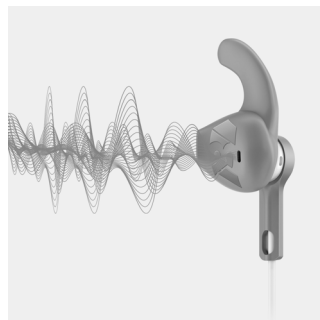

Cable clip

A cable clip comes included with ActionFit earphones, keeping the cable out of your way while you push yourself harder.

Sporty carrying pouch for easy storage

Sporty carrying pouch for easy storage

Hands-free call

Remote control and mic for switching from music to call

High-performance sound

8.6-mm neodymium drivers pump out high-performance sound, pushing you to perform at your best.

Kevlar® Reinforced cable

Kevlar® reinforced headphone cables are tough enough to survive even the roughest of workouts.

Stability ring

A rubberised stability ring on the body of the earphones locks them in place when you put them in your ears, so you need never worry about them dropping out.

Sound isolation

Insert earphones create a tight seal in the ear canal, resulting in a strong isolation effect. Our oval acoustic tubes are ergonomically optimised to ensure an exceptional fit.

Sweat and moisture proof