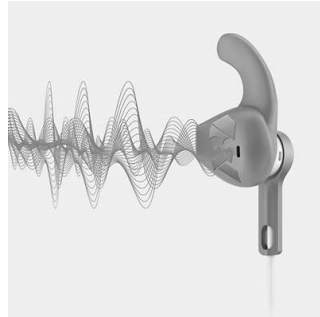

3 ear tip sizes for the optimum fit

4.3g ultra lightweight design*

Weighing in at just 4.3g, these Actionfit sports earphones are so light and comfortable that you will forget you are even wearing them. Perfect for keeping you going right through the hard final miles.

Cable clip

A cable clip comes included with ActionFit earphones, keeping the cable out of your way while you push yourself harder.

Sporty carrying pouch for easy storage

High performance sound

8.6mm neodymium drivers pump out high performance sound, pushing you to perform at your best.

Kevlar® Reinforced cable

Kevlar® reinforced headphone cables are tough enough to survive even the roughest of workouts.

Stability ring

A rubberized stability ring on the body of the earphones lock them in place when you put them in your ears so you need never worry about them dropping out.

Sound isolation

Insert earphones create a tight seal in the ear canal, resulting in a strong isolation effect. Our oval acoustics tubes are ergonomically optimized to ensure exceptional fit.

Sweat and moisture proof