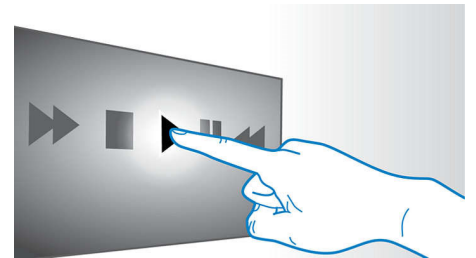

Touch panel for playback

Intuitive touch panel controls allows you to control the volume as well as other playback options by simply pressing the touch sensitive controls on the front panel.