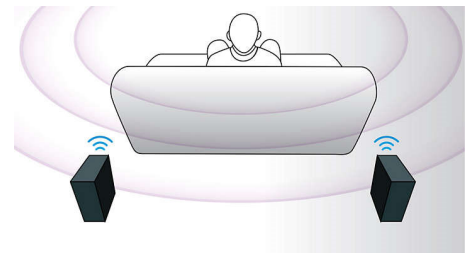

Wireless rear speakers option

Wireless rear speakers give you scalability and mobility in speaker placement. Developed using interference-free technology, wireless speakers provide full surround sound without unsightly wire connections.