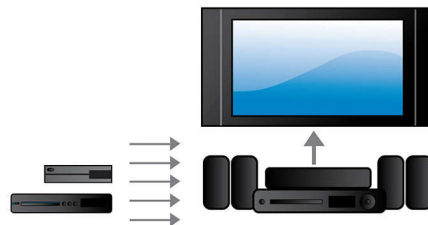

## HDMI Hub

HDMI Hub provides additional HDMI ports to allow you to connect other devices such as your game console or HD set-top box to your home theater conveniently. By connecting your devices through the HDMI Hub, you can enjoy high-definition sound and picture for all your entertainment.