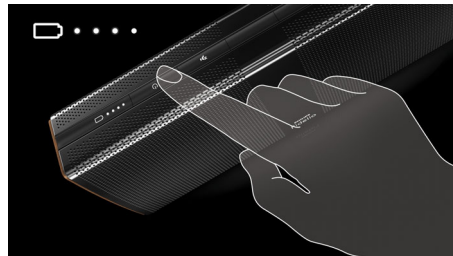

Battery level

Just touch the speaker lightly and it will display the battery level.

Specifications

Compatibility

- iPad: iPad 1, iPad 2, new iPad
- iPhone: iPhone 3, iPhone 3GS, iPhone 4, iPhone 4S
- iPod touch: 3rd generation or later
- Android tablets & smartphones
- other Bluetooth-enabled device

Loudspeakers

- Loudspeaker enhancement: wOOx Bass Radiator
- Speaker drivers: 2 x 3/4" soft dome tweeter, 4 x 2" full-range woofer
- Output power (RMS): 20W

Accessories

- Included accessories: AC-DC Adapter, Quick install guide, Warranty certificate, World Wide Warranty leaflet

Connectivity

- Bluetooth profiles: A2DP
- Bluetooth range: Line of sight, 10M or 30FT
- Audio in (3.5mm)
- USB charging

Dimensions

- Product dimensions (WxDxH): 287 x 63 x 127 mm
- Packaging dimensions (WxDxH): 326 x 101 x 224 mm

Power

- Power supply: 100-240VAC, 50/60Hz
- Battery type: Li-ion (built-in)
- Operating time on battery: 8 hr

Issue date 2013-11-22

Version: 7.0.6

12 NC: 8670 000 96391
EAN: 08 71258 16628 37

© 2013 Koninklijke Philips N.V.
All Rights reserved.

Specifications are subject to change without notice.
Trademarks are the property of Koninklijke Philips N.V.
or their respective owners.

www.philips.com