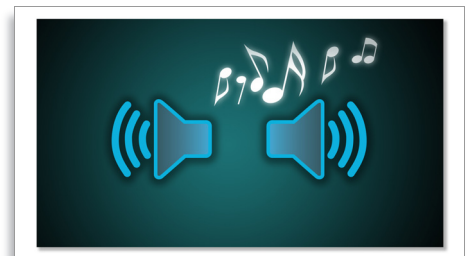

- AM/ FM tuner for radio enjoyment

Easy to use

- Large backlit LCD display for easy viewing in low light
- Built-in clock function
- Built-in speaker to enjoy radio out-loud in good sound
- Stereo headphone jack for better personal music enjoyment

Built-in clock

A built-in clock keeps time accurately. When the radio is off, the clock display comes on for added convenience.

Built-in speaker

A speaker offers good sound quality for more pleasure.

Stereo headphone jack