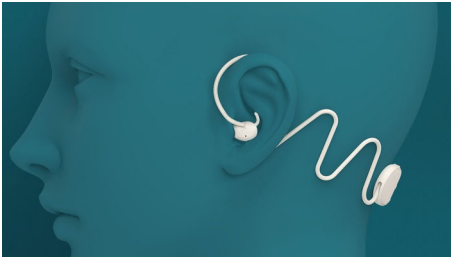

TAN7808GY

Sleep headphones. Get your best sleep yet!

- In-ear sleep buds developed with sleep specialists Kokoon
- World's thinnest earbuds.* Perfect for side sleepers!
- 5 sizes of soft silicone ear tips for the perfect fit
- Kokoon companion app. Specialist sleep audio and insights
- Biosensors fade out audio and let you monitor your sleep

Soothing sounds for restful nights

- Intelligent noise masking masks disturbances as you sleep
- Balanced-armature drivers for clear sound
- Control unit on the neckband that's easy to reach
- Bluetooth connectivity lets you stream from any source

Take control of your rest with sleep tracking

- Better sleep, better days with sleep tracking
- Up to 10 hours of play time and easy USB-C charging
- Relax and catch up. Clear calls via the headphones

PHILIPS

Sleep headphones

Soft, thin sleep buds Intelligent noise masking, Sleep monitoring, Kokoon companion sleep app

Highlights

World's thinnest sleep buds*

These soft, super-thin sleep buds sit snug within the ear and are suitable for all sleeping positions, including side sleepers. Each earbud loops over your ear so it won't fall out if you move, and you get five sizes of extra-soft silicone ear tips so you can find the fit that's right for you.