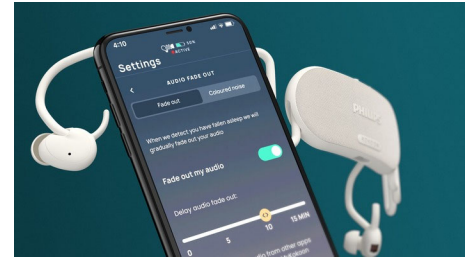

Powerful biosensors

Powerful biosensors detect when you're falling asleep, and the audio you're listening to will automatically fade away as you drift off. These same biosensors also let you monitor your

sleep, so you can track your patterns in the Kokoon app and improve your sleep habits over time.

Intelligent noise masking

Noisy neighbours, a snoring partner or traffic disturbing your sleep? These sleep buds can help. Once the biosensors detect that you're sleeping, white or coloured noise is played to mask out external sounds. Use the Kokoon app to select the type of masking sound you want, or turn it off altogether.

Balanced-armature drivers

These sleep buds boast balanced-armature drivers specially designed to bring you clear sound while maintaining the barely-there feel of each earbud. Combined with excellent passive noise isolation, courtesy of the snug fit, you can let the world fade away as you relax with your sounds.

TAN7808GY/00

Handy control unit

Carefully positioned so it gently hugs the nape of your neck, the neckband control unit is curved and clad in soft material so it's comfy in any sleeping position. The unit's multifunction button lets you adjust the volume or pick up calls — if you're still awake!