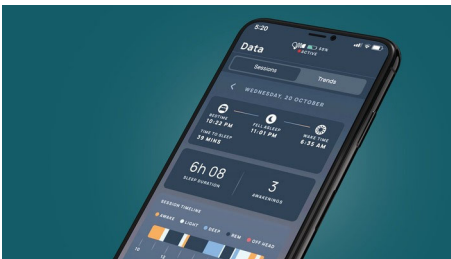

Kokoon sleep app

Listen to sounds endorsed by science to help you fall asleep easier, and wake to helpful insights on your sleep quality. The app's soothing sounds include meditations, soundscapes, binaural beats and more. Not sure what to try? The app can help you understand which sounds work best for you.