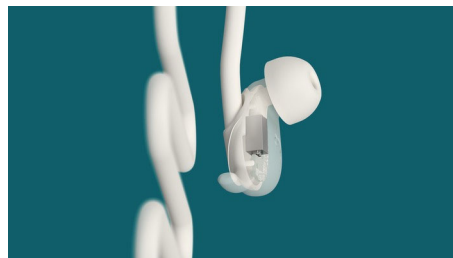

Balanced-armature drivers

These sleep buds boast balanced-armature drivers specially designed to bring you clear sound while maintaining the barely-there feel of each earbud. Combined with excellent passive noise isolation, courtesy of the snug fit, you can let the world fade away as you relax with your sounds.

TAN7808GY/00