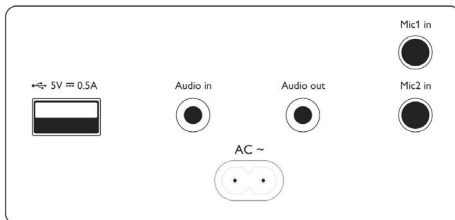

Packaging dimensions

- EAN: 48 95229 12746 3

Product dimensions

- Height: 30.6 cm
- Width: 30 cm
- Depth: 30 cm
- Weight: 5.94 kg

Accessories

- Included accessories: AC Power Cord, Quick start guide, Warranty certificate, Safety warranty sheet