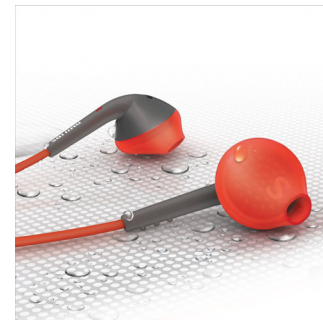

Reflective stopper

Reflective stopper in the cable

SHQ4200/98

S, M, L, caps

3 choices of ear cap sizes for optimal fit

Soft silicon caps

Your ActionFit headphones come with ultrasoft silicon ear caps that are specially designed to sit snugly in your ears. They're so comfortable that you may never want to take them out.

Sweat and rain resistant

ActionFit headphones are specially designed for any active lifestyle. Whatever your sports or workout preference, your headphones can handle the heat, wet and sweat! Crafted with premium water-resistant materials, your headphones are comfortable sweat- and rain-proof.