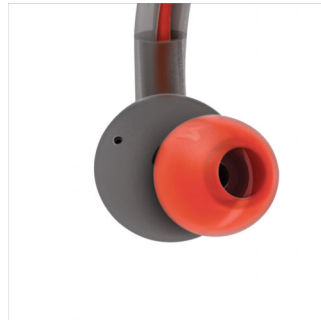

Powerful bass

There's nothing better than a solid groove to get you into your workout rhythm. With ActionFit headphones, your grooves are powered by superbly deep and dynamic bass that will boost any routine, letting you take it to a higher level.