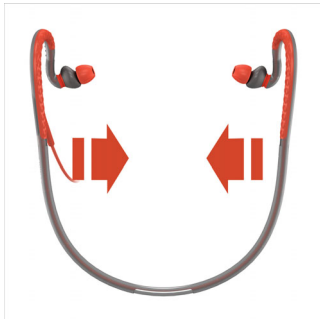

Designed for high performance

- Cable clip and protective pouch for easy use and storage
- Kevlar-reinforced cable for ultimate durability
- Reflective stopper in the cable
- Sweat resistant and rain proof – ideal for any workout
- 8gm headphones for superb fit and ultra lightweight comfort

Excellent sound with added bass boost

- Excellent sound generated by 9mm drivers
- Powerful bass to boost motivation

PHILIPS

Sports neck band headphones
ActionFit Orange & Grey

Highlights

Clip and pouch

ActionFit headphones come with its own clip and pouch for easy cable management and safe storage. Enjoy a tangle-free workout with the clip, then stash your headphones in the breathable pouch. Don't sweat it!

Excellent sound

ActionFit headphones boast finely tuned 9mm drivers that are specifically designed to generate excellent sound. Sound so pristine and powerful that you'll easily immerse in your workout – and get the most out of your music and moves.

Flexible neckband

The neckband of your ActionFit headphones is crafted with supple spring-wire that is designed to fit you naturally and optimally. Its lightweight rubberized earhooks and elastic rubber neckband feel secure yet comfortable throughout any workout.