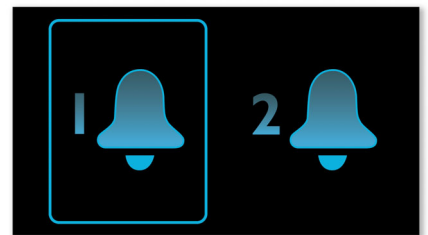

Dual alarm

The Philips audio system comes with two alarm times. Set one alarm time to wake you up and the other time to wake up your partner.

Battery back-up

Battery back-up ensures memory of time during power failure