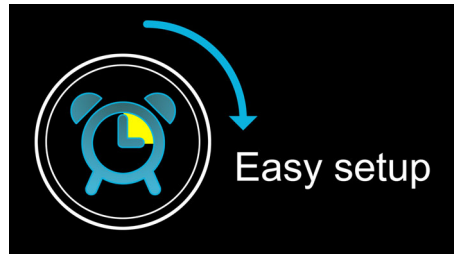

Easy alarm/time set

Easy alarm/time set