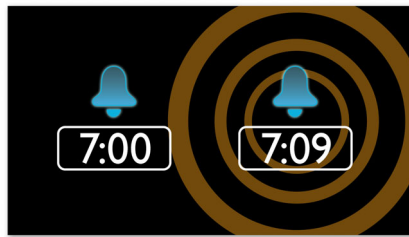

Repeat alarm

To counter oversleeping, the Philips Clock radio has a snooze feature. Should the alarm ring and you wish to continue sleeping a bit longer, simply press the Repeat Alarm button once and go back to sleep. Nine minutes later the alarm will ring again. You can continue to press the Repeat Alarm button every nine minutes until you turn off the alarm altogether.