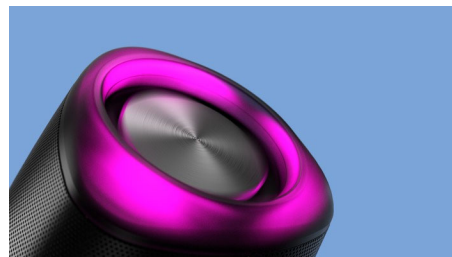

Blaze to the beat. LED lights

When the party's pumping, so is the light show. LED lights at each end of the speaker flash to the tunes.

Audio-in for easy connection

Want to connect to an external audio source like a turntable or MP3 player? The audio-in socket at the back of the speaker lets you connect to almost any electronic device.

Easy to pair

Connecting to your Bluetooth device is simple. One short press on the Bluetooth button and the speaker is ready to pair.

Issue date 2022-05-09

Version: 5.3.2

12 NC: 8670 001 62842
EAN: 48 95229 10221 7

© 2022 Koninklijke Philips N.V.
All Rights reserved.

Specifications are subject to change without notice.
Trademarks are the property of Koninklijke Philips N.V.
or their respective owners.

www.philips.com