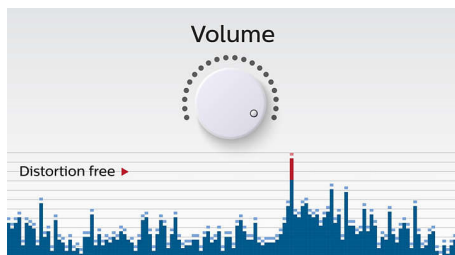

Anti-clipping function

Anti-Clipping lets you play music louder and keeps the quality high, even when the battery

is low. It accepts a range of input signals from 300 mV to 1000 mV and keeps your speakers safe from damage by distortion. This built-in function monitors the musical signal as it goes through the amplifier and keeps peaks within the amplifier's range, preventing the audio distortion caused by clipping without affecting loudness. A portable speaker's ability to reproduce musical peaks decreases along with battery power, but anti-clipping reduces peaks caused by low battery, keeping music distortion-free.