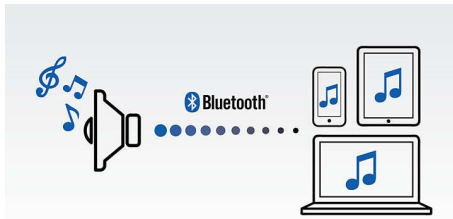

### Simplicity in use

- Audio-in for easy connection to almost any electronic device
- Wireless music streaming via Bluetooth

**PHILIPS**

wireless portable speaker  
Bluetooth® Rechargeable battery, 2 W

BT50A/00

## Wireless music streaming

Bluetooth is a short range wireless communication technology that is both robust and energy-efficient. The technology allows easy wireless connection to iPod/iPhone/iPad or other Bluetooth devices, such as smartphones, tablets or even laptops. So you can enjoy your favourite music and sound from videos or games wirelessly.