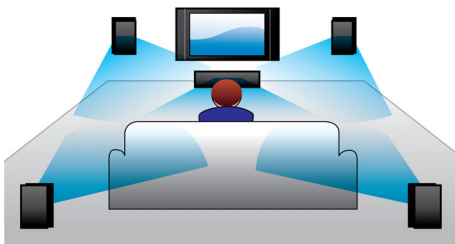

Dolby TrueHD and DTS-HD

Dolby TrueHD and DTS-HD Master Audio Essential deliver the finest sound from your Blu-ray Discs. Audio reproduced is virtually indistinguishable from the studio master, so you hear what the creators intended for you to hear. Dolby TrueHD and DTS-HD Master Audio Essential complete your high definition entertainment experience.