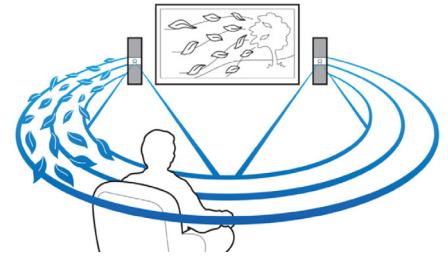

HDMI for HD movies

HDMI is a direct digital connection that can carry digital HD video as well as digital multichannel audio. By eliminating the conversion to analog signals it delivers perfect picture and sound quality, completely free from noise. Movies in standard definition can now be enjoyed in true high definition resolution - ensuring more details and more true-to-life pictures.

Karaoke for endless singing

Karaoke for endless singing entertainment at home

Crystal Clear Sound

Crystal Clear Sound for super clarity and realism

EasyLink

EasyLink lets you control multiple devices like DVD players, Blu-ray players, soundbar speaker, Home theater and TV's etc. with one remote. It uses HDMI CEC industry-standard protocol to share functionality between devices through the HDMI cable. With one touch of a button, you can operate all your connected HDMI CEC enabled equipment simultaneously. Functions like standby and play can now be carried out with absolute ease.