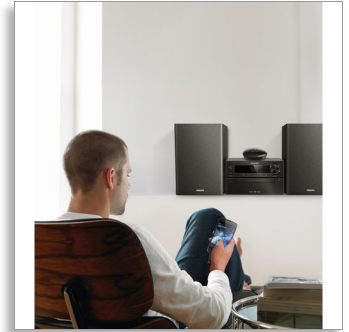

Philips
Bluetooth® Hi-Fi adapter

Bluetooth® music receiver

For smartphone, tablet
NFC
Bluetooth® aptX and AAC

AEA2500

Play music wirelessly from smartphone to Hi-Fi

Bluetooth-enabled

Philips Bluetooth® Hi-Fi Adapter turns your Hi-Fi or PC speaker system into a wireless sound system. Simply connect the adapter, and you're ready to play music from your smartphone, tablet and other Bluetooth-enabled devices to your Hi-Fi.

Turns your Hi-Fi into a wireless sound system

- Connects to almost any Hi-Fi or PC speaker system
- Uses RCA or 3.5mm jack to connect adapter
- Enjoy better sound than from your smartphone

Simplicity in use