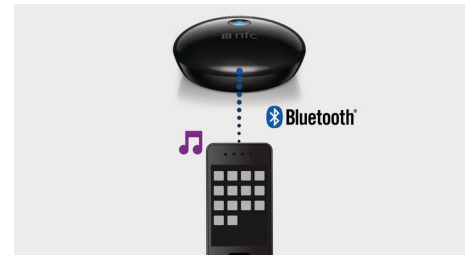

Plug-and-play

The Bluetooth® Hi-Fi adapter connects readily to your favorite Hi-Fi. Just plug it in the RCA or 3.5mm jacks, and you are ready to play music from your smartphone or tablet on your Hi-Fi.

Bluetooth® connectivity

The Bluetooth® Hi-Fi adapter uses Bluetooth® to connect to your smartphone or tablet.

Compact design

The Bluetooth® Hi-Fi adapter features a compact and streamlined design, looking perfect on your favorite Hi-Fi.

Links to smartphone or tablet

Bluetooth® Hi-Fi Adapter works with Bluetooth®-enabled phones and tablets. Just turn on Bluetooth®, connect to the Hi-Fi adapter and play music from your smartphone/tablet on your Hi-Fi.

Stream music library

You store your music on smartphone and tablet. With Bluetooth® Hi-Fi Adapter, you can stream all your music from your music library to your Hi-Fi system.

Stream online music apps

Every music lover has his favorite music service or online radio apps on his mobile devices. Now you can play them directly on your Hi-Fi system.