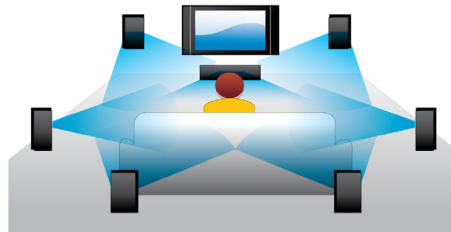

Dolby TrueHD

Dolby TrueHD deliver the finest sound from your Blu-ray Discs. Audio reproduced is virtually indistinguishable from the studio master, so you hear what the creators intended for you to hear. Dolby TrueHD complete your high definition entertainment experience.

Dolby Digital DTS2.0

Dolby Digital DTS2.0 for ultimate movie experience