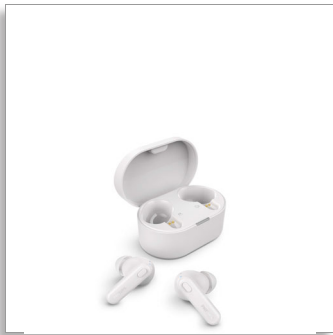

Philips
True Wireless
Headphones

Clear call quality

6 mm drivers for powerful bass
Ergonomic design for comfort
IPX4 splash/sweat resistant

TAT1108WT

Hear your sounds clearly

Hear tunes and calls properly. These True Wireless headphones use 6 mm drivers for rich sound and powerful bass and an AI mic for clear calls. With IPX4 splash and sweat resistance and a pocket-sized charging case for 15 hours play time.

Style and comfort

- Secure, comfortable in-ear fit
- Short hockey stick design

Active all day

- IPX4 splash and sweat resistant
- No worries. Up to 15 hours play time with the case

Powerful playlists. Clear calls

- Custom 6 mm drivers for great sound and powerful bass
- AI mic for clear call quality

PHILIPS

True Wireless Headphones

Clear call quality 6 mm drivers for powerful bass, Ergonomic design for comfort, IPX4 splash/sweat resistant

Secure, comfortable in-ear fit

These comfortable earbuds fit securely into your ear canals, creating a perfect seal that diminishes external noise. Hear every beat and word! Enjoy real comfort with three sizes of soft, interchangeable silicone ear-tip covers.