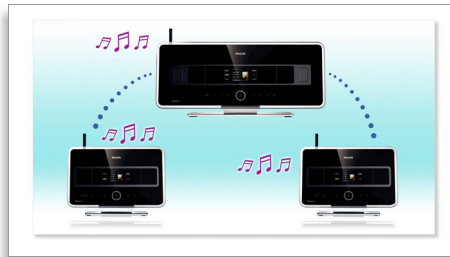

With the waS7500 Stations at desired locations in your home, you can instantly play all your favorite music streamed wirelessly from the Music Center or PC. Enjoy Hi-Fi quality sound in this ultra-flat system.

Quality sound performance

- 30W RMS total output power
- Built-in Woofers for deep bass sound
- Super Sound Panel for clear mid/high frequencies

PHILIPS

sense and simplicity

Highlights

Wireless streaming

With wireless streaming, you don't need to download and store large music files on our audio device. Instead, you can listen to favorite songs as they are continuously streamed to all the Music Stations - at the same time. Have your music follow you from room to room with Music Follows Me - no need to restart navigation and playback. Music Broadcast simultaneously broadcasts your desired music from the Center to all Stations. And with My Room, My Music, any family member can enjoy selected music from the stored collection in any room that is equipped with a Wireless Music Center or Station.

Music Broadcast to Stations

Be your own DJ at your home party and simultaneously broadcast your favorite dance music from the Wireless Music Center to all Wireless Music Stations installed in various parts of your home. Great for parties!

- Equalizer settings: Classic, Jazz, Neutral, Pop, Rock, Techno
- Music Power: 60 W
- Sound Enhancement: Dynamic Bass Boost 3 steps, Equalizer, Incredible Surround, Treble and Bass Control, Smart equalizer, Class "D" Digital Amplifier
- Type: Super Sound Panel Speakers
- Volume Control: Volume Control up/down
- Output power (RMS): 2 x 10W + 10W