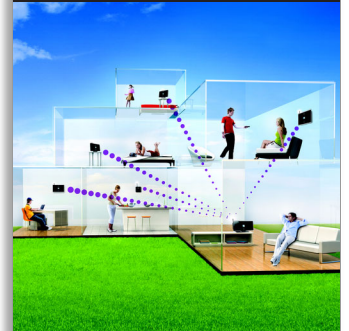

Philips Streamium
Wireless Music Station
with My Room, My Music
and Music Broadcast -
Party mode!

Free internet radio

Full color display

Streamium

WAS7500

Free your music

Enjoy all your music in every room - wirelessly

With the waS7500 Stations at desired locations in your home, you can instantly play all your favorite music streamed wirelessly from the Music Center or PC. Enjoy Hi-Fi quality sound in this ultra-flat system.

Easy navigation and control

- Music Broadcast: Listen to the same music on all stations
- Music Follows Me: take your music with you from room to room
- Easy and intuitive user interface with album art display
- My Room, My Music: Listen to different music in each room

Music Broadcast to Stations

Be your own DJ at your home party and simultaneously broadcast your favorite dance music from the Wireless Music Center to all Wireless Music Stations installed in various parts of your home. Great for parties!