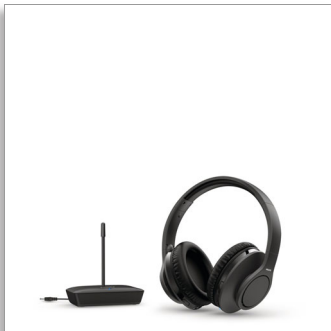

Philips
Wireless TV headphones

Clear sound from 30 mm drivers

Lightweight headband
Up to 18 hours play time
Great passive noise isolation

TAH6005BK

Great sound for shows, films and more

Let the sound of your favourite shows and films flow, without disturbing anyone else! These wireless over-ear TV headphones give you clear, latency-free sound with great bass. The wireless range is an impressive 100 m.

Hear it all

- Every film, every show. Listen without disturbing others
- 30 mm neodymium drivers. Clear sound with great bass
- Over-ear fit. Great passive noise isolation
- Auto-tuned FM wireless connection

Long listening comfort

- Lightweight and comfortable
- Cushioned, adjustable headband
- Adjustable ear cups

Wherever you love to sit

- 100 m wireless range. Listen anywhere in your home
- 18 hours play time from a full charge
- 2 rechargeable AAA batteries. 6 hours charging time

Lightweight and comfortable

The lightweight design is super-comfortable — perfect if you're bingeing a late-night series and don't want to wake the baby! The cushioned headband and ear cups are adjustable, making it easy to find the best fit for you.