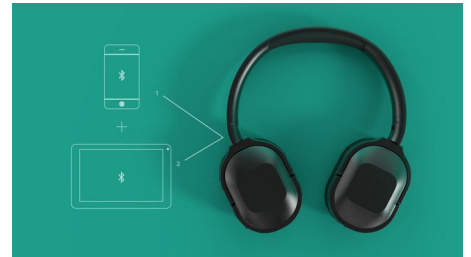

Bluetooth multipoint

Streamline your working day. These wireless headphones can connect to two Bluetooth devices at the same time-and switch between them as you need. So you can listen to music from your laptop and take calls from your phone.