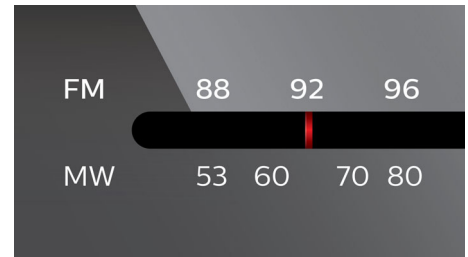

CD Soundmachine
Black

Specifications

Audio playback

- Playback media: CD, CD-R, CD-RW
- Disc playback modes: fast forward/backward, next/previous track search, repeat/shuffle/program

Tuner/Reception/Transmission

- Antenna: FM antenna
- Tuner bands: FM, MW

Sound

- Output power (RMS): 2 x 1W
- Sound system: stereo
- Speaker diameter: 3"
- Sound enhancement: Dynamic Bass Boost
- Volume control: rotary (analogue)

Connectivity

- 3.5mm stereo line in

Power

- Power type: Batteries and AC input
- Battery type: C size (LR14)
- Battery voltage: 1.5 V
- Number of batteries: 6

Accessories

- Included accessories: AC Power Cord, User Manual, Warranty Leaflet

Dimensions

- Main unit depth: 245 mm
- Main unit height: 123 mm
- Main unit width: 262 mm
- Packaging depth: 264 mm
- Packaging height: 155 mm
- Packaging width: 284 mm
- Gross weight: 2.1 kg
- Weight: 1.7 kg

AZ102B/79

Highlights

FM/MW tuner

FM/MW (AM) stereo tuner

Line-in connection

MP3 line-in connectivity allows direct playback of MP3 content via your audio system. By simply connecting your portable MP3 player to the audio system via its built-in line-in jack, you can enjoy superb sound quality while playing your favorite music from your portable MP3 player.