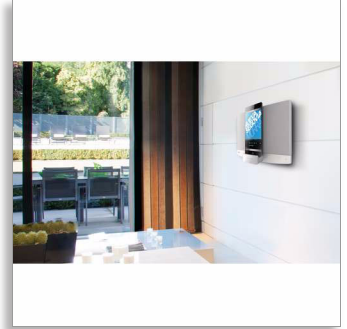

Philips
Micro music system

DualDock for iPod/iPhone

Desktop or wall-mount option
CD, MP3-CD, USB, FM
20W max

DCM2260W

Sound system that fits your home

Obsessed with sound

Play and charge all your iPod/iPhone/iPad with DualDock via Lightning & 30pins connectors. This micro music system sounds sensational, and offers an added bonus-it looks great in any home, with 2 in 1 table stand for flexible placment.

Enrich your sound experience

- 20W RMS maximum output power
- Bass Reflex Speaker System delivers a powerful, deeper bass
- Digital Sound Control

Enjoy your music from multiple sources

- DualDock to charge & play Apple devices (Lightning & 30-pin)
- USB Direct for easy MP3 music playback
- Play MP3-CD, CD and CD-R/RW
- Digital tuning with preset stations for extra convenience
- Audio-in for portable music playback

Design that blends into your interior

- Wall-mountable option for flexible placement
- Compact design fits any space, any lifestyle

PHILIPS

Highlights

DualDock to charge & play

The innovative Philips DualDock with Lightning and 30-pin connector can charge and play any Apple device. Created to meld sleek styling with effortless functionality, you can switch between either connector in a flash. Enjoy your favorite tunes no matter what Apple device you want to use.

Bass Reflex Speaker System

Bass Reflex Speaker System delivers a deep bass experience from a compact loudspeaker box system. It differs from a conventional loudspeaker box system in the addition of a bass pipe that is acoustically aligned to the woofer to optimize the low frequency roll-off of the system. The result is deeper controlled bass and lower distortion. The system works by resonating the air mass in the bass pipe to vibrate like a conventional woofer. Combined with the response of the woofer, the system extends the overall low frequency sounds to create a whole new dimension of deep bass.