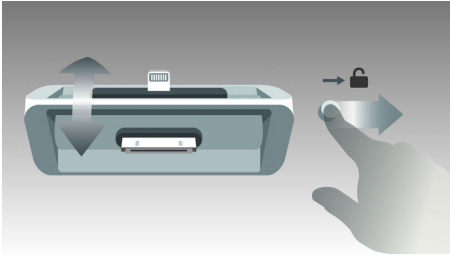

Philips
Micro music system

DualDock for iPod/iPhone

Desktop or wall-mount option
CD, MP3-CD, USB, FM
20W max

DCM2260W

Sound system that fits your home

Obsessed with sound

Play and charge all your iPod/iPhone/iPad with DualDock via Lightning & 30pins connectors. This micro music system sounds sensational, and offers an added bonus-it looks great in any home, with 2 in 1 table stand for flexible placment.

Enrich your sound experience

- 20W RMS maximum output power
- Bass Reflex Speaker System delivers a powerful, deeper bass
- Digital Sound Control

Enjoy your music from multiple sources

- DualDock to charge & play Apple devices (Lightning & 30-pin)
- USB Direct for easy MP3 music playback
- Play MP3-CD, CD and CD-R/RW
- Digital tuning with preset stations for extra convenience
- Audio-in for portable music playback

Design that blends into your interior

- Wall-mountable option for flexible placement
- Compact design fits any space, any lifestyle

PHILIPS

Highlights

DualDock to charge & play

The innovative Philips DualDock with Lightning and 30-pin connector can charge and play any Apple device. Created to meld sleek styling with effortless functionality, you can switch between either connector in a flash. Enjoy your favorite tunes no matter what Apple device you want to use.

Bass Reflex Speaker System

Bass Reflex Speaker System delivers a deep bass experience from a compact loudspeaker box system. It differs from a conventional loudspeaker box system in the addition of a bass pipe that is acoustically aligned to the woofer to optimize the low frequency roll-off of the system. The result is deeper controlled bass and lower distortion. The system works by resonating the air mass in the bass pipe to vibrate like a conventional woofer. Combined with the response of the woofer, the system extends the overall low frequency sounds to create a whole new dimension of deep bass.