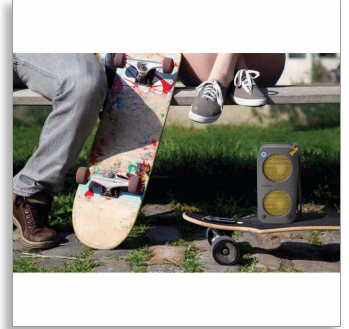

Philips
wireless portable speaker

Bluetooth®

Audio-chain
Built-in microphone for calls
10W, rechargeable battery

SB5200G

Great sound · Ruggedized · Chainable

Keep the party pumping wherever you go with the epic sounding SB5200 portable speaker and its hot design. Hit the Indoor mode for crisp, clear sound at home, or flick it to Outdoor mode and crank the volume to get people jumping.

Designed to go places

- Rugged design and over size strap for active use
- Built-in rechargeable battery for even better portability

Advanced versatility

- Wireless music streaming via Bluetooth
- Chain multiple BR-1Xs into a bigger music system
- Built-in microphone for speaker phone conversation
- Audio-in for easy portable music playback

PHILIPS

Wireless portable speaker
Bluetooth® Audio-chain, Built-in microphone for calls, 10W, rechargeable battery

SB5200G/10

Highlights

Wireless music streaming

Bluetooth is a short range wireless communication technology that is both robust and energy-efficient. The technology allows easy wireless connection to iPod/iPhone/iPad or other Bluetooth devices, such as smartphones, tablets or even laptops. So you can enjoy your favorite music, sound from video or game wireless on this speaker easily.

2 selectable sound settings

Two sound settings designed for your convenience and greater versatility, indoor mode and outdoor

mode. Use Indoor mode when you want strong bass and crystal clear sound and Outdoor mode when you need maximum loudness and power in the open air.