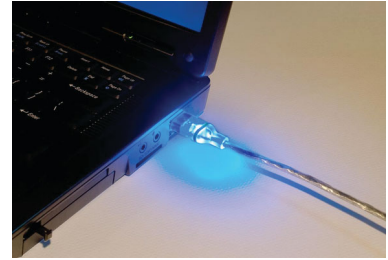

Product dimensions

- Product dimensions (W x H x D):
2.5 x 4.5 x 2.1 cm

DLP4522NW/97

Highlights

LED power indicator

This LED indicator confirms at a glance that the unit is charging.

Charge 2 devices simultaneously