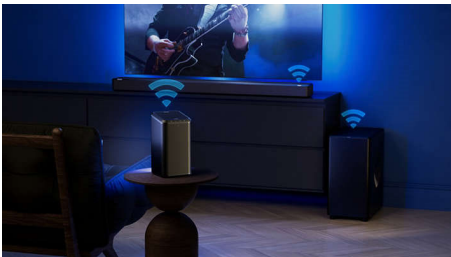

Philips Wireless Home System

You can sync multiple FS1 speakers to enjoy superb multi-room sound. Pair with a compatible Philips TV* for more cinematic sound and better vocals, or connect two

speakers to a Fidelio FB1 soundbar to create a true 7.1.4 surround-sound setup. Add a Fidelio FW1 subwoofer to deepen the bass.