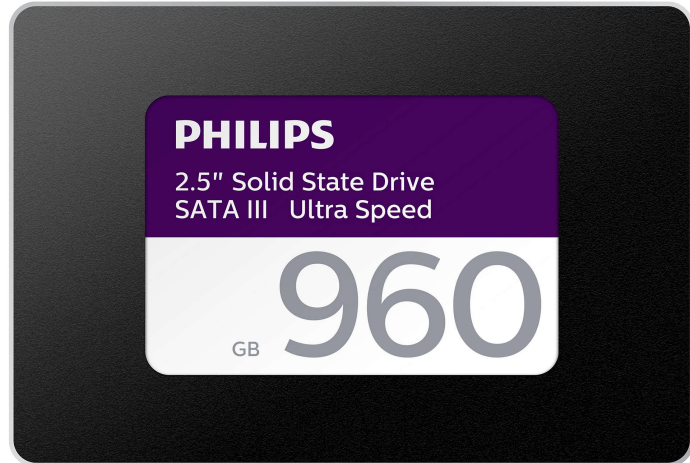

PHILIPS

SSD

960GB

Ultra Speed

2.5" SATA III

Internal

FM96SS130B

Ultra performance

Speeds up your PC or notebook

Philips ultra speed internal solid state drive speeds up the computer boot-up and application loading.

Designed to be easy

- Universal compatibility

Performance and capacity

- Accelerate your computer up to 550MB/s
- Bring life to your old system
- Good things are made to last
- High productivity
- Low power consumption
- 960 GB memory capacity
- Ideal for 4K UHD video editing

Highlights

Accelerate up to 550MB/s

Philips ultra speed SSD can reach sequential read speeds up to 550MB/s* and will definitely cut the annoying waiting time! Get the speed optimized for multitasking on your laptop or computer. It improves the overall response time for loading and running, games, videos and photos.