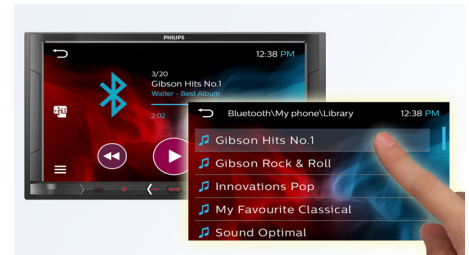

- High resolution display with WVGA LCD panel
- Perfect-fit 2.0 DIN chassis design
- Rear-view camera ready

PHILIPS

Highlights

Music Zone

Philips' innovative Music Zone technology lets the driver and the passengers enjoy their music with more vivid spatial effect, just as the artist intended it to be heard. Users can easily switch the music listening zones from the driver to the passengers and back again to get the best sonic focus in the car. A dedicated zone control button provides three pre-defined settings - Left, Right and Front (and All) - so you can best match your listening needs easily and dynamically alone or with your passengers.

High resolution display

Philips CarStudio In-car AV system with high resolution display features a WVGA (800x480 pixels) LCD panel. Clear and bright, the display gives the sharpest view of the smart user interface and of video playback from various multimedia sources. It is also great for watching slideshows of your favorite photos. A selection of different backgrounds and color themes is provided, letting you create better ambience in your car.

available in the market and starts the charging process instantly when USB is connected.

7-band parametric equalizer

7-band parametric equalizer with 8 presets

Wireless Browse & Play

Never dig in your bag or your pocket for smartphone to start music playback. Access the music library on screen directly, hassle-free, thanks to Bluetooth & AVRCP1.5 supported on CE600BT. * Compatible with iOS and Android smartphone with Bluetooth & AVRCP1.3 or above.