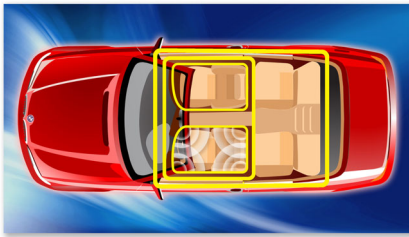

- High resolution display with WVGA LCD panel
- Perfect-fit 2.0 DIN chassis design
- Rear-view camera ready

PHILIPS

Highlights

Music Zone

Philips' innovative Music Zone technology lets the driver and the passengers enjoy their music with more vivid spatial effect, just as the artist intended it to be heard. Users can easily switch the music listening zones from the driver to the passengers and back again to get the best sonic focus in the car. A dedicated zone control button provides three pre-defined settings - Left, Right and Front (and All) - so you can best match your listening needs easily and dynamically alone or with your passengers.