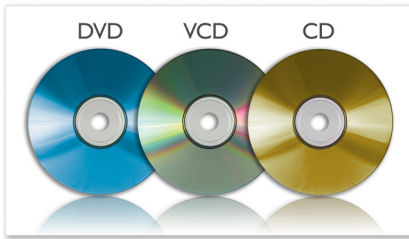

Portable DVD Player
22.9 cm (9") LCD Dual screens

PD9012M/37

Highlights

DVD, DVD+/-RW, (S)VCD, CD

The Philips Portable DVD player is compatible with most DVD and CD discs available in the market. DVD, DVD+/-R, DVD+/-RW, (S)VCD, and CD – all of them can play on the DVD player. DVD+/-R is a shorthand term for a DVD drive that can accept both of the common recordable DVD formats. Likewise, DVD+/-RW handles both common rewritable disc types.