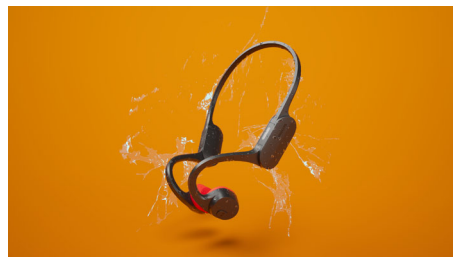

IPX5 water resistant

An IPX5 rating means that these open-ear headphones don't mind a drop of rain or even a downpour, so they'll never give you an

excuse to stay on the sofa! If you get a sweat on in the gym, they won't mind that either. When you're done and the headphones are dry, store them in the soft carry pouch.