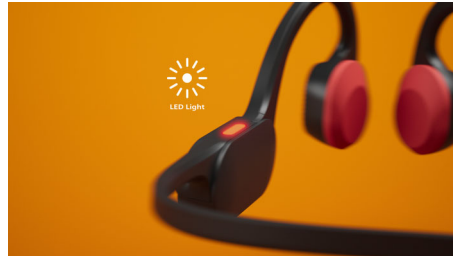

Bone conduction

Bone conduction technology transmits sound through the bones of your skull, which means you don't need to put earbuds in your ears or wear headphones that cover your ears. Instead, the sound travels from your cheekbones directly to the inner ear — and your music magically appears in your head!

Clearer calls on the go

When you're on a call, beamforming mics accurately pick up the sound of your voice while an AI algorithm removes background noise from the world around you. The person you're speaking to will hear you, not the traffic or the chatter of the people next to you!

Safety LED lights

Run at night. Hike a mountain trail at dusk. Or cycle in the woods. LEDs on the frame mean that you'll stay visible in dim environments. You can control the LEDs via the Philips Headphones app or via the on/off button on the frame.