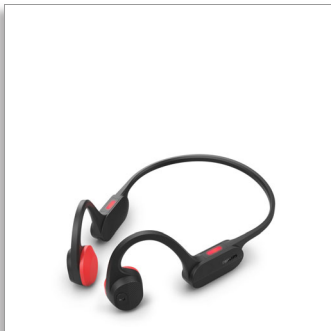

Philips
Open-ear wireless sports
headphones

Open-ear fit

Bone conduction
Clearer calls on the go
LED safety lights

TAA5608BK

You move, they won't

Hit that rhythm with the wireless headphones that won't fall off no matter how you move! These open-ear sports headphones are super light, super comfortable and tough. Plus, they let you hear everything that's happening around you.

- Be seen. LED safety lights
- Get out there. IPX5 water resistant
- Better connectivity. Next-generation Bluetooth*

Always ready. Always yours.

- Ready for you. 6 hours of play time
- Charge for 15 minutes, get an extra hour
- Philips Headphones app
- Carry pouch included

PHILIPS

Open-ear wireless sports headphones
Open-ear fit Bone conduction, Clearer calls on the go, LED safety lights

TAA5608BK/00

Highlights

Open-ear fit

Run, jump, ride! These open-ear headphones won't fall off when you get moving. The neckband wraps around the back of your head and loops over the top of your ears to hold them comfortably in place: they won't move, even when you go for it. Plus, they're so light you'll barely feel them.