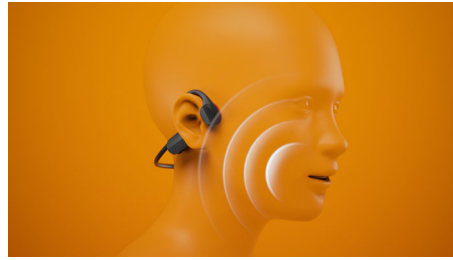

PHILIPS

Open-ear wireless sports headphones
Open-ear fit Bone conduction, Clearer calls on the go, LED safety lights

TAA5608BK/00

Highlights

Open-ear fit

Run, jump, ride! These open-ear headphones won't fall off when you get moving. The neckband wraps around the back of your head and loops over the top of your ears to hold them comfortably in place: they won't move, even when you go for it. Plus, they're so light you'll barely feel them.

Bone conduction

Bone conduction technology transmits sound through the bones of your skull, which means you don't need to put earbuds in your ears or wear headphones that cover your ears. Instead, the sound travels from your cheekbones directly to the inner ear — and your music magically appears in your head!

Clearer calls on the go

When you're on a call, beamforming mics accurately pick up the sound of your voice while an AI algorithm removes background noise from the world around you. The person you're speaking to will hear you, not the traffic or the chatter of the people next to you!