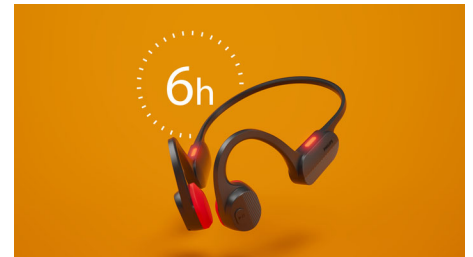

6 hours of play time

Pick up, rock on. With 6 hours of play time from a single charge, these bone-conducting, open-ear headphones are good to go for multiple workouts. A full charge takes just 2 hours. For a quick extra boost, just 15 minutes of charging gives you an extra hour of play time.

Philips Headphones app

The Philips Headphones app lets you control the LED lights and puts you in charge of the music you're listening to.