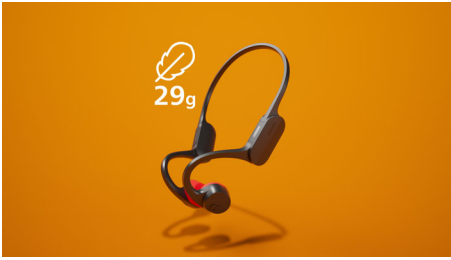

- Be seen. LED safety lights
- Get out there. IPX5 water resistant
- Better connectivity. Next-generation Bluetooth*

Always ready. Always yours.

- Ready for you. 6 hours of play time
- Charge for 15 minutes, get an extra hour
- Philips Headphones app
- Carry pouch included

PHILIPS

Open-ear wireless sports headphones
Open-ear fit Bone conduction, Clearer calls on the go, LED safety lights

TAA5608BK/00

Highlights

Open-ear fit

Run, jump, ride! These open-ear headphones won't fall off when you get moving. The neckband wraps around the back of your head and loops over the top of your ears to hold them comfortably in place: they won't move, even when you go for it. Plus, they're so light you'll barely feel them.

Bone conduction

Bone conduction technology transmits sound through the bones of your skull, which means you don't need to put earbuds in your ears or wear headphones that cover your ears. Instead, the sound travels from your cheekbones directly to the inner ear — and your music magically appears in your head!