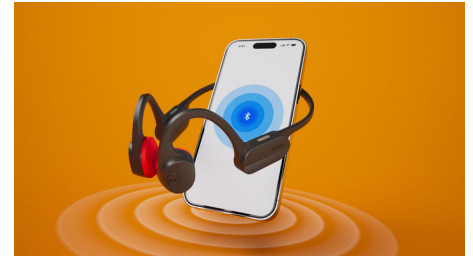

Next-generation Bluetooth

These earbuds will work with devices that support Bluetooth LE Audio and the LC3 codec to give you a steadier connection wherever you are. The sound won't dip if you're streaming music or taking calls in built-up areas, and there's virtually no lag if watching movies or gaming.*