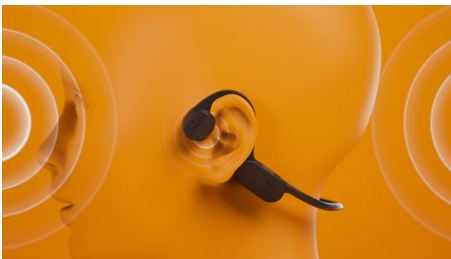

PHILIPS

Open-ear wireless sports headphones
Open-ear fit Bone conduction, Clearer calls on the go, LED safety lights

TAA5608BK/00

Highlights

Open-ear fit

Run, jump, ride! These open-ear headphones won't fall off when you get moving. The neckband wraps around the back of your head and loops over the top of your ears to hold them comfortably in place: they won't move, even when you go for it. Plus, they're so light you'll barely feel them.

Bone conduction

Bone conduction technology transmits sound through the bones of your skull, which means you don't need to put earbuds in your ears or wear headphones that cover your ears. Instead, the sound travels from your cheekbones directly to the inner ear — and your music magically appears in your head!

Clearer calls on the go

When you're on a call, beamforming mics accurately pick up the sound of your voice while an AI algorithm removes background noise from the world around you. The person you're speaking to will hear you, not the traffic or the chatter of the people next to you!