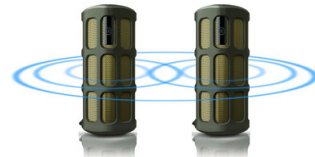

Motion sensor

SHOQBOX is equipped with a motion sensor. Simply swipe over the sensor from left to right or right to left, to skip to the next or last track. Put your hand over the sensor for a second to pause the music. Do it again to put it back on. Easy gesture control allows you to control your music the simplest way.

Built-in mic

With its built-in microphone, it also works as a speaker phone. When a call comes in, the music is put on pause and you can talk via the speaker. Call for a business meeting. Or, call your friend from a party. Either way, it works great.

Voice prompt

The voice prompt is available in different languages. It gives instant feedback on battery level or alert whether the speaker is connected properly to your device.

Pairing 2 shoqboxes

You can pair 2 SHOQBOX speakers with the smart sensor for a stereo system of Left and Right channels. Simply place the two speakers side by side and swipe your hands over both sensors from outside in simultaneously. Perfect for a party or gathering. Enjoy big stereo sound from music, movies and games.