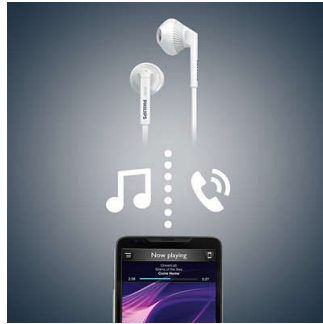

Quality 14.2mm speaker drivers with a bass vent design on the earphones for rich bass.

Powerful magnets

Powerful magnets enhance bass performance

Supports Bluetooth version 4.1

Pair your smart device with your headphones using Bluetooth and enjoy the freedom of crystal clear music and phone calls - without the hassle of cables.

Tangle-free flat cable

Flat cable ensures that your cord stays smooth and tangle free - always.

Wireless music and calls

Enjoy the freedom of listening to music and phone calls - without the hassle of a cable. Change tracks, volume control, and answer calls with an easy to use remote control.