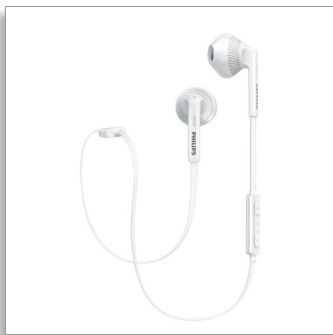

**Philips
Bluetooth Headset**

14.2mm drivers/ open-back

Earbud
Flat cable

SHB5250WT

Wireless freedom, powerful sound

Designed to fit ear geometry

Designed for wireless freedom on the go, these Philips MyJam FreshTones BT earphones feature 14.2mm drivers for big bass and optimal fit designed around ear geometry.

Always ready to go

- Wireless control for music enjoyment and calls
- Flex-grip cable relief enhances durability and connectivity

Listen for longer

- Bluetooth version 4.1 and HSP/HFP/A2DP/AVRCP Support
- Tangle-free flat cable for convenience on the go
- Designed to fit ear geometry comfortably

Revel in quality sound

- 14.2mm speaker drivers for powerful sound and rich bass
- Powerful magnets enhance bass performance

PHILIPS

Bluetooth Headset

14.2mm drivers/ open-back Earbud, Flat cable

Highlights

Flex-grip cable relief

Using a rubberized Flex-grip cable relief between the headphones and the cable, the connection is protected from damage through repeated bending extending its life.

Large speaker drivers