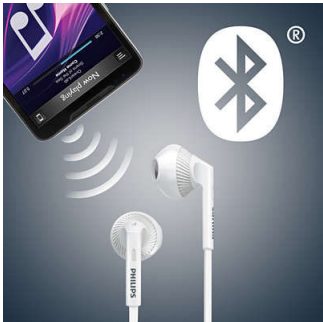

Revel in quality sound

- 14.2mm speaker drivers for powerful sound and rich bass
- Powerful magnets enhance bass performance

PHILIPS

Bluetooth Headset

14.2mm drivers/ open-back Earbud, Flat cable

Highlights

Flex-grip cable relief

Using a rubberized Flex-grip cable relief between the headphones and the cable, the connection is protected from damage through repeated bending extending its life.

Large speaker drivers

Quality 14.2mm speaker drivers with a bass vent design on the earphones for rich bass.

Powerful magnets

Powerful magnets enhance bass performance

Supports Bluetooth version 4.1

Pair your smart device with your headphones using Bluetooth and enjoy the freedom of crystal clear music and phone calls - without the hassle of cables.

Tangle-free flat cable

Flat cable ensures that your cord stays smooth and tangle free - always.

Wireless music and calls

Enjoy the freedom of listening to music and phone calls - without the hassle of a cable. Change tracks, volume control, and answer calls with an easy to use remote control.