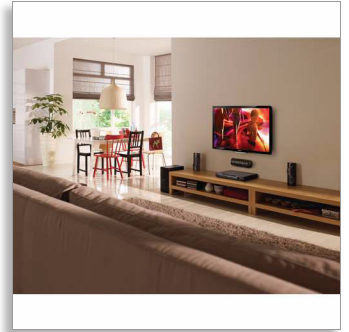

Philips
5.1 Home theater with 3D
Angled speakers

3D Blu-ray
iPod/iPhone ready

HTS5561

Enjoy powerful home cinema with 3D Angled Speakers

Obsessed with sound

Maximize your home cinema sound experience with dynamic 3D Directional Angled Speakers! Play all your favorite entertainment content including 3D Blu-ray on this innovative Philips 5000 series home theater system

Designed to enhance your cinema at home

- Unique touch controls for easy access to your content
- Wireless rear speakers option for clutter free placement

Simply enjoy all your entertainment

- Full HD 3D Blu-ray for a truly immersive 3D movie experience
- Smart TV to enjoy online services & access multimedia on TV