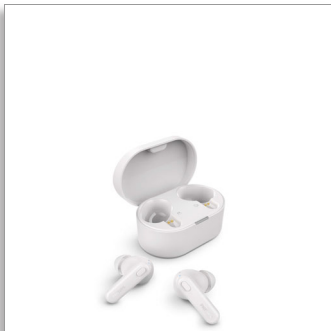

Philips
True Wireless
Headphones

Clear call quality

6 mm drivers for powerful bass
Ergonomic design for comfort
IPX4 splash/sweat resistant

TAT1108WT

Hear your sounds clearly

Hear tunes and calls properly. These True Wireless headphones use 6 mm drivers for rich sound and powerful bass, and an AI mic for clear calls. IPX4 splash and sweat resistance, and a pocket-sized charging case for 15 hours of play time.

Style and comfort

- Secure, comfortable in-ear fit
- Short hockey stick design

Active all day

- IPX4 splash and sweat resistant
- No worries. Up to 15 hours of play time with the case

Powerful playlists. Clear calls

- Custom 6 mm drivers for great sound and powerful bass
- AI mic for clear call quality

PHILIPS

True Wireless Headphones

Clear call quality 6 mm drivers for powerful bass, Ergonomic design for comfort, IPX4 splash/sweat resistant

Secure, comfortable in-ear fit

These comfortable earbuds fit securely into your ear canals, creating a perfect seal that diminishes external noise. Hear every beat and word! Enjoy real comfort with three sizes of soft, interchangeable silicone ear-tip covers.