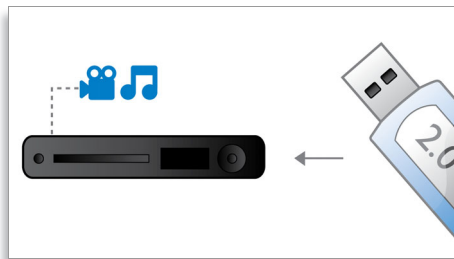

Hi-Speed USB 2.0 Link

The Universal Serial Bus or USB is a protocol standard that is conveniently used to link PCs, peripherals and consumer electronic equipment. Hi-Speed USB devices have a data transfer rate of up to 480 Mbps - up from the 12 Mbps in original USB ones. With Hi-Speed USB 2.0 Link, all you have to do is plug in your

USB device, select the movie, music or photo and play away.