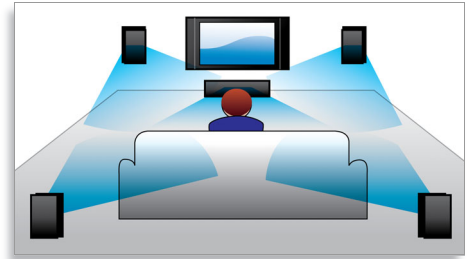

DTS, DolbyDigital, ProLogic II

A built-in DTS and Dolby Digital decoder eliminates the need for an external decoder by processing all six channels of audio information to provide a surround sound experience and an astoundingly natural sense of ambience and dynamic realism. Dolby Pro Logic II provides five channels of surround processing from any stereo source.