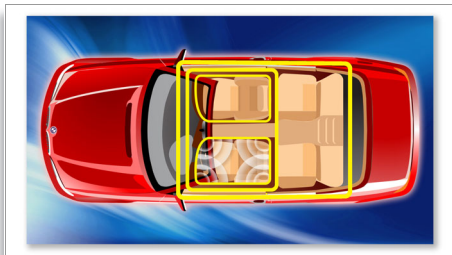

Music Zone

Philips' innovative Music Zone technology lets the driver and the passengers enjoy their music with more vivid spatial effect, just as the artist intended it to be heard. Users can easily switch the music listening zones from the driver to the passengers and back again to get the best sonic focus in the car. A dedicated zone

control button provides three pre-defined settings - Left, Right and Front (and All) - so you can best match your listening needs easily and dynamically alone or with your passengers.

USB Direct and SDHC card slots