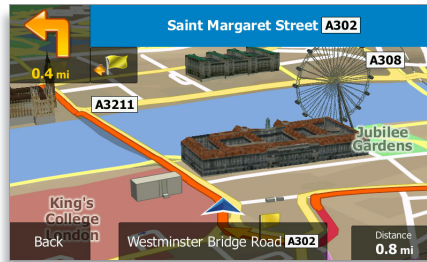

Built-in navigation system

Go places with this intuitive built-in navigation system. Visuals in high definition display maps in 3D, giving you city models and landmarks - and a crystal clear picture of where you are going. The highly reliable iGO primo feature navigates you to your destinations, through the busiest cities and the quietest urban areas, working even in the mountains and on the coast. The system also boasts of a user-friendly menu structure that makes route-planning a truly simple affair, and provides instructions that are absolutely easy to follow.