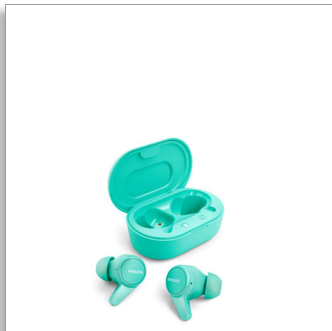

Philips
True Wireless
Headphones

Earbuds with a comfortable fit

Super-small charging case
IPX4 splash/sweat resistant
Up to 18 hours play time

TAT1207BL

Grab and go

Grab, connect and go! These fantastic True wireless headphones come with a super-small charging case that slips into your pocket for reliable, convenient sound wherever you go. IPX4 splash and sweat resistant and up to 18 hours play time!

Small charging case holds 18 hours of play time

- Super-small USB-C charging case
- 6 hours play time. 15 minutes quick charge for an extra hour
- Case offers 12 hours extra play time
- IPX4 splash and sweat resistant

- Secure, comfortable in-ear fit
- 3 extra pairs of silicone ear tips (large, medium, small)
- 6 mm neodymium drivers for clear, balanced sound
- Ergonomically designed

PHILIPS

True Wireless Headphones

Earbuds with a comfortable fit Super-small charging case, IPX4 splash/sweat resistant, Up to 18 hours play time