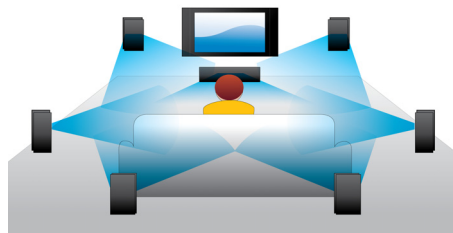

7 channel surround sound

7 channel surround sound for great movie experience