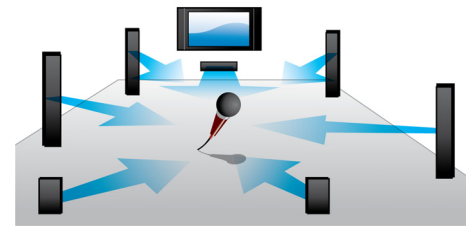

## 7 channel surround sound

7 channel surround sound for great movie experience

## Faroudja DCDi

Enjoy incredibly sharp, high quality video on your progressive scan TV with Faroudja DCDi. The feature alleviates jagged edges that appear

when standard interlaced video is viewed, especially with moving images - thus delivering natural-looking action scenes. Bring your viewing experience to the next level with clearer smoother pictures

## Smart EQ

Setting up multiple speakers is no longer a tedious complicated task. With the Smart EQ feature, you can calibrate the receiver to the exact placement of your speakers in your room. Using a microphone, placed at your normal listening-position, the system starts measuring pre-defined parameters, it then calculates and adjusts the ideal system response for your setup. This provides you with the optimal setup for your room, giving you the best sound experience possible.