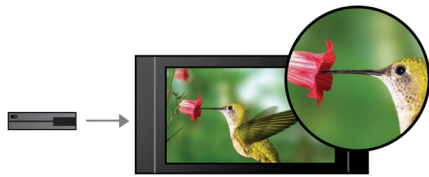

Highlights

Upscales all your AV sources

Playing back older analog sources will now be more pleasant. This system automatically upscales all your AV sources to high definition through HDMI connection. Now you can enjoy all your movies in a refreshed high definition quality!