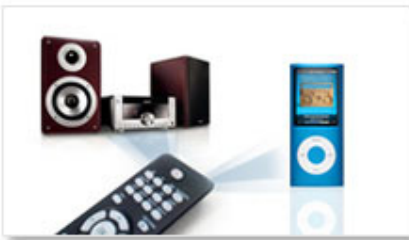

The Philips audio system comes with two alarm times. Set one alarm time to wake you up and the other time to wake up your partner.

All-in-one remote control

With the Philips all-in-one remote control, you can now navigate both your Philips music system and your iPod/iPhone through hundreds of songs easily with the one simple press of the remote control. Displaying information listed according to playlist, album, artist, genre or track, the navigation offers speedy yet simple through hundreds of files. It allows one handed operation and guarantees a unique user experience.