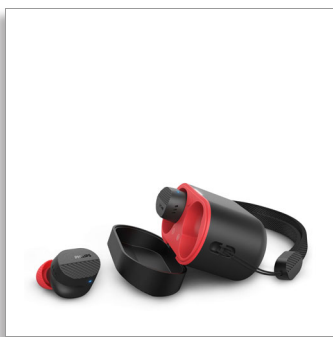

Philips  
True Wireless  
Headphones

Detailed, natural sound

Noise Canceling Pro  
Clearer calls on the go  
Reliable in-ear fit

TAA5508BK

## Your workout essential

Gym to street, these noise canceling true wireless sports headphones will motivate your moves! Music and podcasts sound great, and you'll be heard clearly if you stop to take a call. A reliable in-ear fit keeps the earbuds nicely in place.