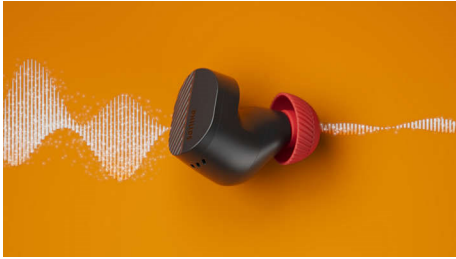

True Wireless Headphones

Detailed, natural sound Noise Canceling Pro, Clearer calls on the go, Reliable in-ear fit

Highlights

Noise Canceling Pro

Busy gym? Windy park? Adaptive noise cancellation quickly reacts to your surroundings to suppress external noise, including wind, in real time. If your run takes you near busy roads, you can tap an earbud to activate Awareness Mode and let outside sounds in.