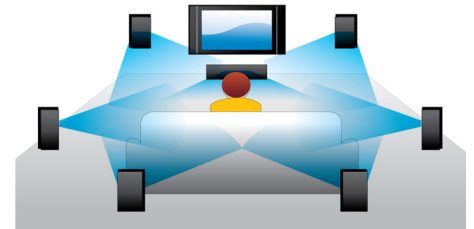

Dolby TrueHD

Dolby TrueHD deliver the finest sound from your Blu-ray Discs. Audio reproduced is virtually indistinguishable from the studio master, so you hear what the creators intended for you to hear. Dolby TrueHD complete your high definition entertainment experience.