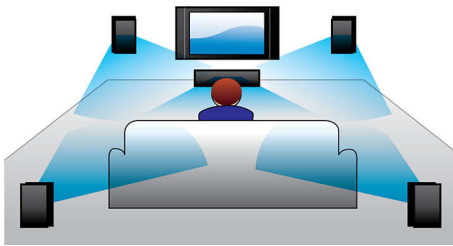

- Modern design to complement your home environment

Simply enjoy all your entertainment

- Audio in to enjoy music from iPod/iPhone/MP3 player
- EasyLink to control all HDMI CEC devices via a single remote
- HDMI for high definition movies and picture quality
- Plays DVD, VCD, CD and USB devices
- DivX Ultra Certified for enhanced DivX video playback
- Karaoke for endless singing entertainment at home

PHILIPS

5.1 Home theater
DVD USB 2.0, Karaoke

HTD3570/98

Highlights

Dolby Digital

Because Dolby Digital, the world's leading digital multi-channel audio standards, make use of the way the human ear naturally processes sound, you experience superb quality surround sound audio with realistic spatial cues.

HDMI for HD movies

HDMI is a direct digital connection that can carry digital HD video as well as digital multichannel audio. By eliminating the conversion to analog signals it delivers perfect picture and sound quality, completely free from noise. Movies in standard definition can now be enjoyed in true high definition resolution - ensuring more details and more true-to-life pictures.