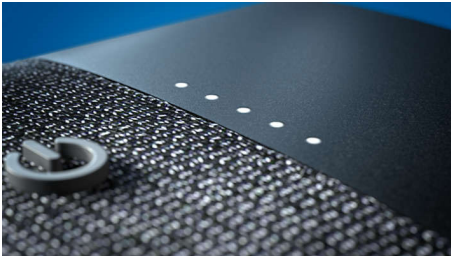

12 hours play time

Go from working session to dinner party with ease. You get 12 hours play time from a single

charge, and the wireless range is 20 m. Charging the speaker takes 3.5 hours, via the included USB-C cable.

Kvadrat speaker fabric

This speaker is covered with a premium speaker fabric created by high-end manufacturer Kvadrat. The beautiful wool-blend material is acoustically transparent, allowing the sound to flow freely from the speaker into the room.