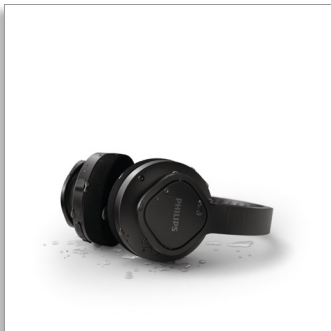

Philips
Wireless sports
headphones

Washable ear-cup cushions
Lightweight and rugged
IP55 dust/water protection

TAA4216BK

Stay active. Feel fresh. Rock out.

These tough, lightweight wireless on-ear headphones are built for active lifestyles. Removable and washable ear-cup covers keep you comfortable whether you're hitting the treadmill or the beach. 35 hours play time keeps the music going.

Rugged, cool, light.

- Go further. 35 hours play time
- For sports or on the go. Washable ear-cup cushions
- IP55 dust/water protection
- Cooling ear cups

From workout playlist to vital call

- Powerful 40 mm neodymium drivers
- Clear sound and powerful bass
- Your tunes stay yours. Closed-back design
- Charge for 15 minutes, get 2 hours extra play time

Perfectly tuned 40 mm neodymium drivers deliver the bass to keep you going. The closed-back construction delivers great passive noise isolation. You get to pump up your tunes without annoying others.

Compact-folding design

Convenience

- Water resistance: IP55
- Type of controls: Button
- Volume control

Design

- Color: Black
- Foldable design: In-ward
- Wearing style: On-ear
- Ear coupling material: Fabric
- Ear fitting: On-ear
- Earcup type: Closed-back