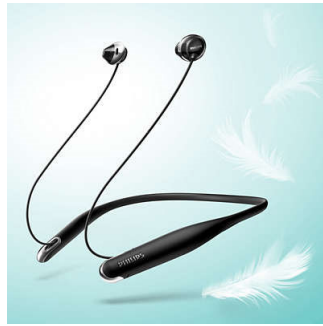

Featherlight comfort

- Ergonomic earbuds for a natural fit
- Lightweight and slim neckband style for wearing stability
- Bluetooth version 4.1 and HSP/HFP/A2DP/AVRCP Support
- Rechargeable battery offers up to 7 hours of playtime

PHILIPS

Wireless Bluetooth® headphones
12.2mm drivers/ open-back In-ear

SHB4205BK/27

Highlights

Bass tube

Innovative bass tubes in the earbud increase air flow to deliver deep, rich bass.

Lightweight neckband

Super slim neckband is designed to fit everyone. So light you'll forget you're wearing them.

Ergonomic fit

So slim you can barely feel them in your ears, Hyprlite headphones deliver your music in weightless comfort.

Clear sound

High-power 12.2 mm drivers are tuned to reproduce clear, crisp sound.

Metallic finish

Iconic design with fresh, modern high-gloss accents.

7-hour playtime

With 7 hours of playtime, you'll have enough power to keep your music going all day.