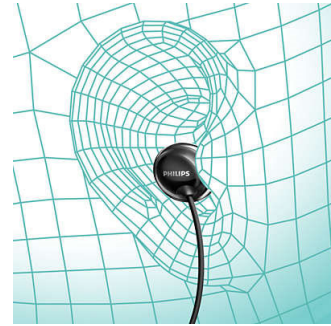

Featherlight comfort

- Ergonomic earbuds for a natural fit
- Lightweight and slim neckband style for wearing stability
- Bluetooth version 4.1 and HSP/HFP/A2DP/AVRCP Support
- Rechargeable battery offers up to 7 hours of playtime

PHILIPS

Wireless Bluetooth® headphones
12.2mm drivers/ open-back In-ear

SHB4205BK/27

Highlights

Bass tube

Innovative bass tubes in the earbud increase air flow to deliver deep, rich bass.

Lightweight neckband

Super slim neckband is designed to fit everyone. So light you'll forget you're wearing them.

Ergonomic fit

So slim you can barely feel them in your ears, Hyprlite headphones deliver your music in weightless comfort.

Clear sound

High-power 12.2 mm drivers are tuned to reproduce clear, crisp sound.

Metallic finish

Iconic design with fresh, modern high-gloss accents.

7-hour playtime

With 7 hours of playtime, you'll have enough power to keep your music going all day.