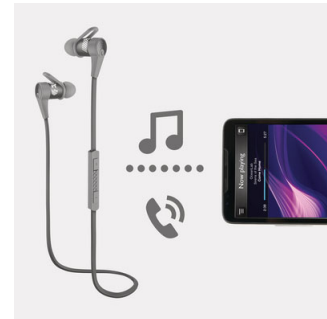

Wireless music and calls

When it comes to endless music listening pleasure and hassle-free switching between music and calls, nothing beats Bluetooth! To enjoy your favorite tunes, pair your Philips SHQ7300 with your Bluetooth-enabled smart phone or tablet – all it takes is a tap on each earshell's intuitive control to change the volume or pause a song, while you handle incoming and outgoing calls.