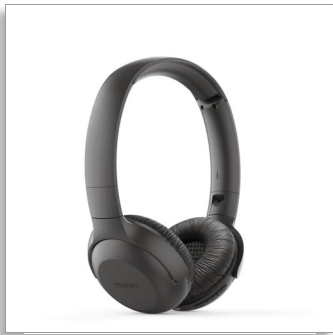

Philips  
Wireless Headphone

32mm drivers/closed-back

On-ear  
Bluetooth®  
Compact folding

TAUH202BK

## Get your sounds on

Epic playlists. The latest podcasts. These wireless on-ear headphones deliver crisp sound and punchy bass. The headband is so light you'll barely feel it, and the ear cups fold flat. You get 15 hours play time. Plenty for the day. Or night.

### Easy to carry. Easy to wear.

- Compact foldi design for easy storage in your pocket or bag
- Flat-fold design for easy storage in your pocket or bag
- Soft ear cups that can be angled for maximum comfort

### Ready to go. Crisp sound. Punchy bass.

- 15 hours play time. Plenty for the day. Or the night.
- 2-3 hour charging time.
- 32 mm neodymium acoustic drivers. Crisp sound. Punchy bass.