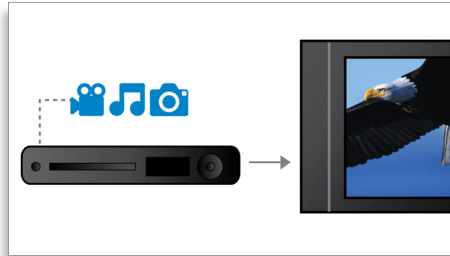

Plays it all

Play virtually any media format you want - whether they be DivX, MP3s, WMA or JPEGs.

Experience the unbeatable convenience of great playability, and the luxury of sharing media files on your TV or home theater system - in the comfort of your living room.