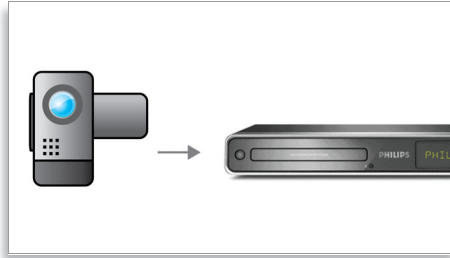

Philips
DVD player/recorder

DVDR3505

Recording and playback made simple

With Progressive Scan and 1080i HDMI, the DVDR3505 provides crystal clear pictures from DVDs and from signals received on its built-in SDTV digital receiver.

Brings video to life

- 1080i HDMI with high definition video upconversion
- Progressive Scan component video for optimized image quality

Records and plays all your movies and music

- Dual Media conveniently records on both DVD+R/RW & DVD-R/RW
- i.LINK digital input for perfect digital camcorder copies
- Plays DivX, MP3, WMA and JPEG digital camera photos

Easy to use

- Built-in SDTV Tuner for digital television reception
- HDMI digital output for easy connection with only one cable

PHILIPS
sense and simplicity

Highlights

Progressive Scan

Progressive Scan doubles the vertical resolution of the image resulting in a noticeably sharper picture. Instead of sending a field comprising the odd lines to the screen first, followed by the field with the even lines, both fields are written at one time. A full image is created instantaneously, using the maximum resolution. At such a speed, your eye perceives a sharper picture with no line structure.

i.LINK digital input

Also known as IEEE 1394 and FireWire, i.Link carries all audio and video signals via a single cable digitally, with no loss in picture and sound quality. With i.Link digital video input, you can copy your home videos in their original digital picture quality.