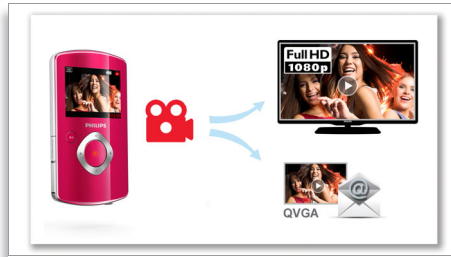

Integrated USB plug

Integrated USB plug for no-fuss connection to your PC/Mac

Advanced anti-shake

Advanced anti-shake lets you take great videos that you will always be proud to share. Steady and undistorted videos are ensured by gyro sensors that are armed with advanced algorithms. The sensors take measurements of the distance between the ground and the camera lens, and make the necessary corrections whenever the camcorder wobbles. This advanced technology gives you blur-free pictures every time, letting you capture the best moments in life in amazing videos.

Dual format recording

Full HD videos are great for watching on HD TVs. But should you want to email the video or share it online, the large HD file will have to be compressed and converted into an email-friendly format. Your camcorder takes away that hassle by offering dual format recording. Turn the feature on and your videos are recorded in two formats—full HD (1080p) and email-friendly QVGA (240p)—simultaneously. This lets you enjoy your videos to the fullest on your HD TV, and gives you a format you can immediately share electronically.