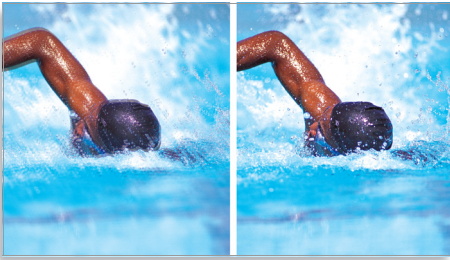

Brings video to life

- HDMI digital output for easy connection with only one cable
- High definition JPEG playback for images in true resolution

PHILIPS

sense and simplicity

Highlights

Progressive Scan

Progressive Scan doubles the vertical resolution of the image resulting in a noticeably sharper picture. Instead of sending a field comprising the odd lines to the screen first, followed by the field with the even lines, it writes both fields at the same time. A full image is created instantaneously, using the maximum resolution. At such a speed, your eye perceives a sharper picture with no line structure.

Karaoke scoring

Add a dash of fun to your Karaoke sessions with Karaoke Scoring. Allow your performance to be judged for further improvement, or for friendly competitions. Karaoke Scoring automatically rates your singing and gives you a humorous picture that is tied to how well you did. The fun never ends.