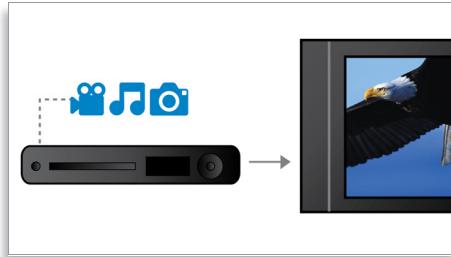

Plays it all

Play virtually any media format you want - whether it is DivX, MP3, WMA or JPEG. Experience the unbeatable convenience of great playability and the luxury of sharing media files on your TV or home theatre system - in the comfort of your living room.